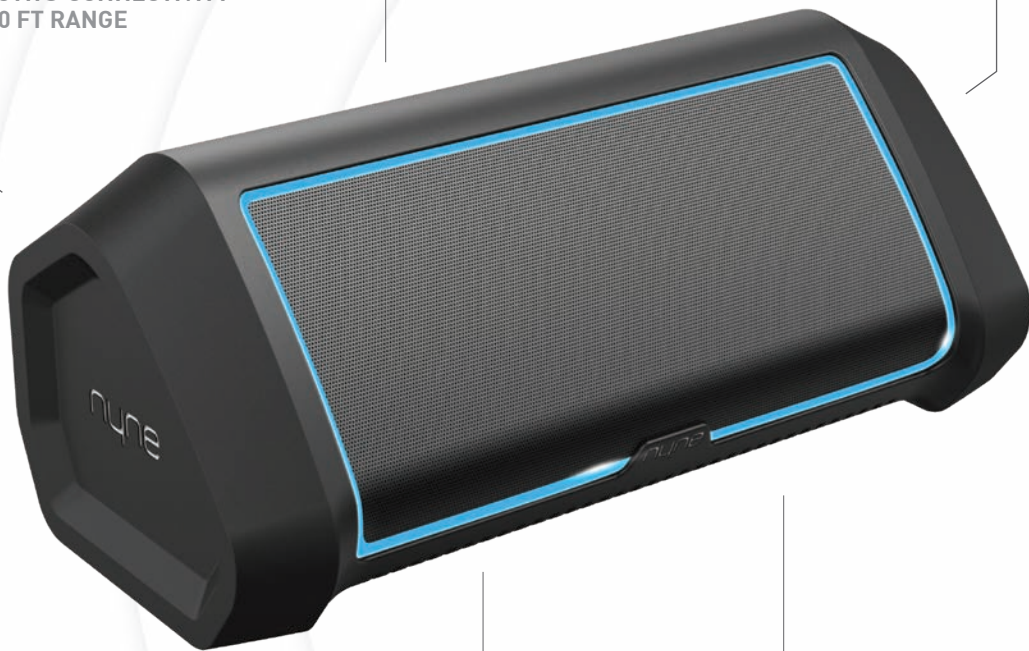

B8

nyne®

LIGHTS, SOUND, ACTION!

BLUETOOTH® CONNECTIVITY WITH 100 FT RANGE

IP67 WATER & DUST PROOF

TRUE WIRELESS PAIR 2 SPEAKERS

TRUE FULL RANGE SOUND WITH EXTRA BASS & TWEETERS

20 HOURS PLAYTIME

MULTICOLORED ILLUMINATING LED

POWER BANK

HANDS-FREE CALLING

NFC

12.0" (L) x 5.5" (W) x 5.0" (H)